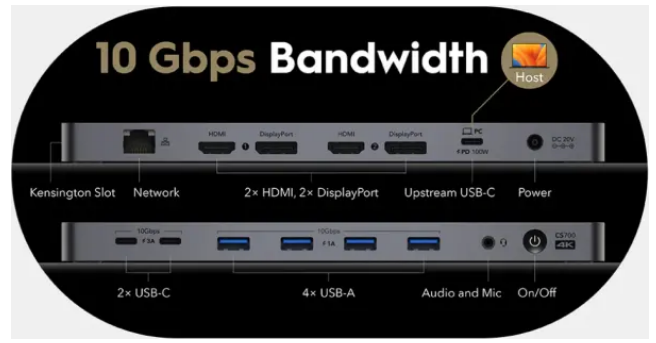

Kategorija proizvoda: Switch uređaji

Proizvođač: CUDY

Cena: 15.073 rsd.

Model Version	CS700 1.0
CPU	DisplayLink
Upstream Connection	1x USB-C 3.2 Gen 2 (10 Gbps, max 100W Charging)
Video Output	2x DisplayPort 1.2a2x HDMI 2.0
Video Output Resolutions	1x 5K (5120x2880) 60 Hz or 2x 4K (4096x2160) 60 Hz5K requires 2x DisplayPort cables to compatible monitor
Video Output Modes	Extend, MirrorAndroid phones support Mirror mode only
USB Ports	2x USB-C 3.2 Gen 2 (10 Gbps, max 14W charging each)4x USB-A 3.2 Gen 2 (10 Gbps, max 5W charging each)
Network	1x Gigabit RJ45 Port
Audio / Mic	1x 3.5 mm Combo Jack
Power Interfaces	DC Jack
Physical Buttons	Power On/Off

LED	Power
Power Methods	DC
Power Input	20V?7.5A
Power Adapter	Input: 100-240V~, 50/60HzOutput: 20V?7.5A
Max Power Consumption	150W
Idle Power Consumption	2W
Physical Color	Silver Gray, Matte Finish
Casing Material	Aluminum CNC Machining, Al6061 T5 Base, Sandblasting & Anodization
Security	1× Kensington Security Slot
Hardware Requirements	USB-C 3.2 Gen 2 / USB4 / Thunderbolt 3/4 port on host device
Compatible OS	Windows 7+, macOS 10.14+, Ubuntu LTS 18.04+, ChromeOS RS1+, Android 5+ (max 1080p, Ethernet disabled), Nintendo Switch (PD-IN powering)
Driver Installation	Auto: Windows 10/11 & ChromeOS R51+Manual: macOS, Windows 7/8/8.1, Ubuntu (DisplayLink Presenter app required for Android)
Operating Temperature	-20~60 °C (-10~140 °F)
Storage Temperature	-40~70 °C (-40~158 °F)
Operating Humidity	10-90% RH non-condensing