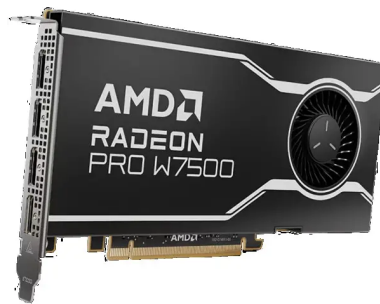

---

Šifra: 135172

Kategorija proizvoda: Grafičke kartice

Proizvođač: AMD

**Cena: 63.579 rsd.**

Requires Expansion Slot Standard:	PCI Express 4.0 x8
Form Factor:	Full-height
Video Chipset:	AMD Radeon Pro W7500
GPU Core Name:	Navi 33
GPU Quantity:	1
Stream Processors Quantity:	1 x 1700
Compute Units Quantity:	28
Texture Mapping Unit Quantity:	1 x 112
Render Output Units Quantity (ROP):	1 x 64
Ray-tracing Cores Quantity:	1 x 28
Max. Monitors Supports:	4
Maximum Resolution:	<del>AMD Radeon</del> AMD Radeon Media Engine AMD Radeon VR Ready Creator AMD Radeon ProRender AMD Infinity Cache AMD RDNA 3 Architecture AMD Viewport Boost AMD Software: PRO Edition
2D3D karakteristike:	AMD Radeon OpenCL 2.1 DirectX 12.0 OpenGL 4.6 Vulkan 1.3
API Supports:	AMD Radeon OpenCL 2.1 DirectX 12.0 OpenGL 4.6 Vulkan 1.3
Video Memory Type:	Video Controller Memory
Memory Type:	GDDR6 SDRAM
Installed Video Memory Storage Capacity:	1 x 8 GB
Video Memory Speed:	18 Gbps
Memory Bus Bandwidth:	1 x 128 bit
Memory Bandwidth:	1 x 172 GBs
DisplayPort Interface Quantity:	4
PSU Output Power Required:	450 W
Cooling System Type:	VGA Cooler
Card Slot Width:	1 slot
Power Consumption Operational:	70 W
Depth (mm):	216 mm
Warranty Products Returnable:	Yes
Warranty Term (month):	36 month(s)
Warranty validation Criteria:	Serial Number
Pack Weight Brutto (kg):	0.6 kg