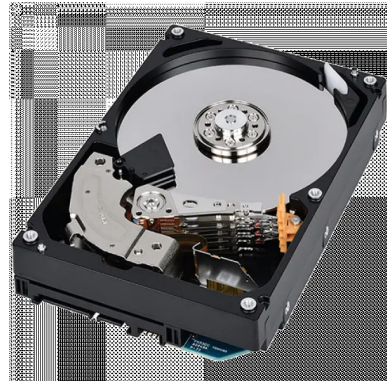

HDD Server TOSHIBA (3.5, 4TB, 256MB, 7200 RPM, SATA 6 Gbs) (MG08ADA400E)

Šifra: 15753
Kategorija proizvoda: Dodatna oprema za server
Proizvođač: Toshiba

Cena: 17.001 rsd.

| | |
|--|---|
| Device Location: | Internal |
| Form Factor: | 3.5" |
| Storage Capacity: | 4 TB |
| Supports Data Channel: | SATA III-600 |
| Installed Cache Memory Storage Capacity: | 256 MB |
| Sector Capacity: | 512 B |
| Rotational Speed: | 7200 rpm |
| External Data Bit Rate: | 6 Gbps |
| Non-Recoverable Errors: | 1 per 10 ¹⁶ |
| Mean Time Between Failures: | 2000000 hr 247 |
| Hard Drive Features: | Sanitize Instant Erase (SIE) Self Encrypting Drive |
| Maximum Supply Voltage: | 12 V |
| Minimum Supply Voltage: | 5 V |
| Maximum Power Consumption: | 7.76 W |
| Minimum Power Consumption: | 4.07 W |
| Warranty Products Returnable: | Yes |
| Warranty Term (month): | 60 month(s) |
| Warranty validation Criteria: | Serial Number |
| Pack Weight Brutto (kg): | 0.67 kg |
| Pack Weight Netto (kg): | 0 kg |
| Pieces in pack: | 1 |
| Box Weight Brutto (kg): | 13.5 kg |
| Retail Packaging Net Weight Carton: | 0 kg |
| Retail Packaging Net Weight Plastic: | 0 kg |
| Packs in Box: | 20 |
| Package Type: | Box |