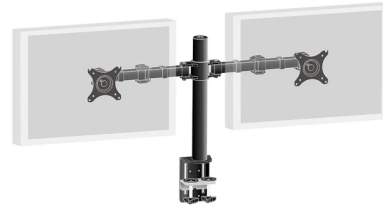

Simple and functional dual desktop arm ( DS1002C-B1 )

Šifra: 165356  
Kategorija proizvoda: Nosači za monitor  
Proizvođač: IYAMA

**Cena: 6.816 rsd.**

Mounting Hardware Type:	Mounting Kit
Parent Products:	Monitor
Ergonomic Features:	Tilt
Maximum Tilt Angle:	-85°
Minimum Tilt Angle:	-15°
Overall Height:	from 200 up to 400
Flat Display Mounting Interface:	from 75mm up to 100mm
Minimum Diagonal Length:	30"
Maximum Diagonal Length:	10"
Maximum Screen Weight:	10 kg
Device Location:	External
External Color:	Black
Warranty Products returnable:	Yes
Warranty Term (month):	36 month(s)
Warranty validation Criteria:	Serial Number
Pack Weight Brutto (kg):	0.05 kg
Pack Weight Netto (kg):	0.03 kg
Pieces in pack:	1
Box Weight Brutto (kg):	0.05 kg
Retail Packaging Net Weight Carton:	0.01 kg
Retail Packaging Net Weight Plastic:	0.01 kg
Packs in Box:	1
Package Type:	Box
EAN Code:	4948570032082