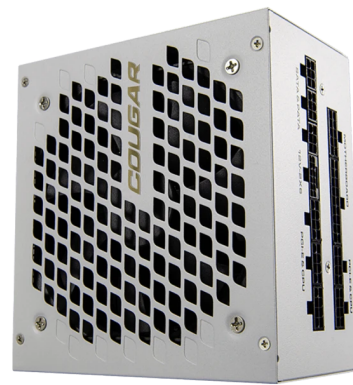

Firma: G Store & Repair doo  
Adresa: Bul.Mihajla Pupina 10z/3  
Telefon: 011 785 66 66  
Fax:  
PIB: 112029009  
E-mail: [office@gstore.rs](mailto:office@gstore.rs)

---

COUGAR GEXX2 1000 PSU,80 plus Gold, 1000W,  
Fully Modular, PCI-E 5.0 support, Color - WHITE ( GEX X2 1000 SNOW )

Šifra: 169525

Kategorija proizvoda: Napajanja

Proizvođač: COUGAR GAMING

**Cena: 23.021 rsd.**

Tip napajanja:	Power Supply
Power Device Location:	Plug-in-module
OblikFormat:	ATX
Input Voltage:	AC 100-240 V
Input Frequency:	50 60 Hz
Rated Input Current:	13 A
Input Power Connectors Quantity:	1
Input Power Connectors Type:	IEC-320 C14
Maximum Output Power:	1000 W Over Voltage Undervoltage Over Temperature Over Current Short Circuit Protection
Circuit Protection:	Over Power
Modular Power Supply:	Da
Power Adapter and Power Supply Features:	Low noise
80 Plus Certification:	80 Plus Gold
Efficiency:	91%
+3.3V:	20 A (50 W)
+5V:	20 A (50 W)
+12V:	83.3 A (1000 W)
-12V:	0.3 A (3.6 W)
+5VSB:	3 A (15 W)
20+4-pin Main Connector:	1
48-pin +12V Power Connector:	1
8-pin +12V Power Connector:	1
4-pin Peripheral Power Connector:	2
S-ATA Connector:	10
68-pin PCI Express Connector:	3
16-pin PCI Express 5.0 (12VHPWR) Connector:	1
Fans Installed Quantity:	1
Fan Diameter:	120 mm
Spoljašnja boja:	Bela
Uključeni kablovi:	Modular Cables