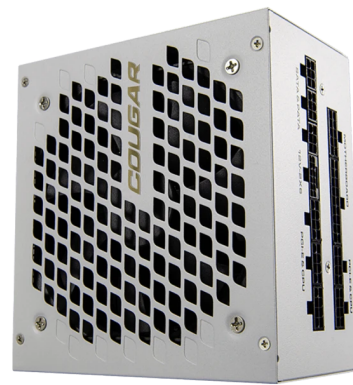

Firma: G Store & Repair doo
Adresa: Bul.Mihajla Pupina 10z/3
Telefon: 011 785 66 66
Fax:
PIB: 112029009
E-mail: office@gstore.rs

COUGAR GEXX2 1000 PSU,80 plus Gold, 1000W,
Fully Modular, PCI-E 5.0 support, Color - WHITE (GEX X2 1000 SNOW)

Šifra: 169525

Kategorija proizvoda: Napajanja

Proizvođač: COUGAR GAMING

Cena: 23.020 rsd.

Tip napajanja:	Power Supply
Power Device Location:	Plug-in-module
OblikFormat:	ATX
Input Voltage:	AC 100-240 V
Input Frequency:	5060 Hz
Rated Input Current:	13 A
Input Power Connectors Quantity:	1
Input Power Connectors Type:	IEC-320 C14
Maximum Output Power:	1000 W Over Voltage Undervoltage Over Temperature Over Current Short Circuit Protection
Circuit Protection:	Over Power
Modular Power Supply:	Da
Power Adapter and Power Supply Features:	Low noise
80 Plus Certification:	80 Plus Gold
Efficiency:	91%
+3.3V:	20 A (50 W)
+5V:	20 A (50 W)
+12V:	83.3 A (1000 W)
-12V:	0.3 A (3.6 W)
+5VSB:	3 A (15 W)
20+4-pin Main Connector:	1
48-pin +12V Power Connector:	1
8-pin +12V Power Connector:	1
4-pin Peripheral Power Connector:	2
S-ATA Connector:	10
68-pin PCI Express Connector:	3
16-pin PCI Express 5.0 (12VHPWR) Connector:	1
Fans Installed Quantity:	1
Fan Diameter:	120 mm
Spoljašnja boja:	Bela
Uključeni kablovi:	Modular Cables