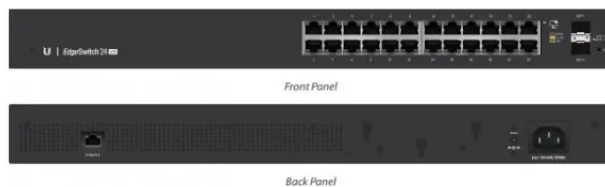

Proizvođač: UBIQUITI

Cena: 31.688 rsd.

24 x 10Base-T/100Base-TX/1000Base-T (Gigabit Ethernet)
Fast Ethernet Ethernet
Number of Ports: 2 x Fibre Channel (1 Gbps)

Switching Protocol: Ethernet
Layer 2

Switching Layers: Layer 3

Networking Features: Manageable
RadiusTACACS+
Web Interface
MAC address filtering

Device Location: Plug-in Module

Mounting Capability: Rackmount

Standard Rack Height: 1U

Certifications: CE, FCC, IC

LAN: 24 (RJ-45)

SFP: 2

Serial: 1 (RJ-45)

Power Adapter: Internal

Power Consumption Operational: AC 100-240 V, 50/60 Hz

Power Consumption Operational: 25 W

Depth (mm): 221 mm

Height (mm): 43 mm

Width (mm): 443 mm