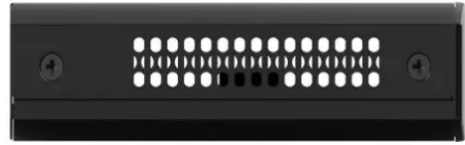

Cena: 8.519 rsd.

Vrsta LAN Portova (Mbit):	1000
Broj LAN Portova:	4
PoE Out:	Ne
Memorija:	RAM 128 MB FLASH - 16 MB
Network Access:	PPPoE dial-up DHCP client Static IP Automatic identification of access methods Automatic avoidance of WAN port address conflicts MAC cloning Obtaining account passwords from existing routers
Routing:	Static routing Policy-based routing Carrier address routing Active/standby mode Load balancing based on source address Flow-based load balancing Port-based weighted load balancing of data streams
Funkcije:	Application Recognition Flow Control Traffic Audit Behavior Management VPN Marketing Authentication Local Authentication Wireless Management Switch management
Dimenzije:	206.5 x 108.5 x 28 mm
Radna temperatura:	0~40°C
Link:	https://www.ruijienetworks.com/products/reyee-router/Cloud-Managed-Router/RG-EG105G-V2 Stranica proizvođača
Napajanje:	100~240V AC, 50/60Hz 1 x 10/100/1000M Base-T WAN port 4 x 10/100/1000M Base-T LAN ports (1 x LAN/WAN port)
Interfejs:	