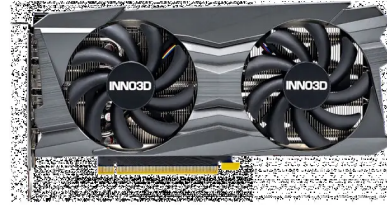

Firma: G Store & Repair doo  
Adresa: Bul.Mihajla Pupina 10z/3  
Telefon: 011 785 66 66  
Fax:  
PIB: 112029009  
E-mail: [office@gstore.rs](mailto:office@gstore.rs)

---

INNO3D Video Card NVIDIA GeForce RTX 3060  
Twin X2 OC, 12GB 192bit GDDR6, 1792 19G PCI-E  
4, 3x DP, HDMI, Dual fan, 2.7 slot ( N30602-12D6X

---

Šifra: 37833

Kategorija proizvoda: Grafičke kartice

Proizvođač: INNO3D

**Cena: 78.851 rsd.**

Requires Expansion Slot Standard:	PCI Express 4.0 x16
Video Chipset:	Nvidia GeForce RTX 3060
GPU Core Name:	GA104-200-A1
GPU Core Speed Boost:	1792 MHz
GPU Quantity:	1
Stream Processors Quantity:	1 x 3584
Texture Mapping Unit Quantity:	1 x 112
Render Output Units Quantity (ROP):	1 x 48
Tensor Core Quantity:	1 x 112
Ray-tracing Cores Quantity:	1 x 28
Maximum Resolution:	7680x4320
Vertical Synchronization at Max. Resolution:	60 Hz HDCP(High-Bandwidth Digital Content Protection) Nvidia CUDA Nvidia Adaptive V-Sync Nvidia G-Sync VR Ready Nvidia DLSS NVIDIA Ampere Architecture 2nd Gen Ray Tracing Cores 3rd Gen Tensor Cores
2D3D karakteristike:	
API Supports:	DirectX 12.0 OpenGL 4.6
Video Memory Type:	Video Controller Memory
Memory Type:	GDDR6 SDRAM
Installed Video Memory Storage Capacity:	1 x 12 GB
Video Memory Speed:	15000 MHz
Memory Bus Bandwidth:	1 x 192 bit
Memory Bandwidth:	1 x 360 GBs
HDMI Interface Quantity:	1
HDMI Interface Connector Type:	HDMI (Type A)
DisplayPort Interface Quantity:	3
External Power:	8 pin
PSU Output Power Required:	550 W
Cooling System Type:	VGA Cooler
Card Slot Width:	2.7 slot
Included Accessories:	Documentation
Cable Included:	Power Cable
Depth (mm):	240 mm