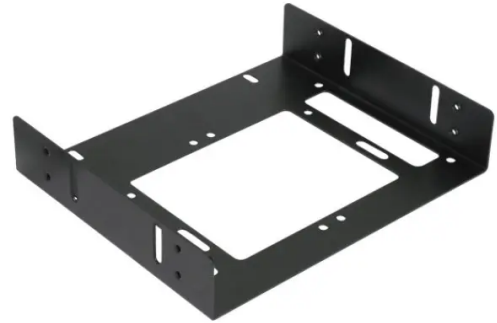

Adapter LC Power LC-ADA-525-35-625 1x3.5"
HDD/SSD 6x2.5" HDD/SSD

Šifra: 45026
Kategorija proizvoda: Adapteri
Proizvođač: LC POWER

Cena: 1.474 rsd.

Specifikacija: Proizvodjac Silent Power Electronics Suitable for 1x 3,5"-HDD or up to 6x 2,5"-HDDs/SSDs (depending on the HDD/SSD height) Dimension (product) 28 x 145 x 120 mm Dimension (retail) 41 x 217 x 196 mm Weight (retail) 0,353 kg Weight (adapter) 0,242 kg Material metal Colour black Mark of conformity CE Barcode 4260070127465 Manufacturer code LC-ADA-525-35-625 Drive bay adapter for hard disk drives or SSDs: 5,25" to 1x 3,5" or 6x 2,5" (13,34 cm to 1x 8,89 cm or 6x 6,35 cm) By using the adapter it is possible to mount up to six 2,5"/6,35 cm hard disk drives/SSDs or a 3,5"/8,89 cm hard disk drive into the 5,25"/13,34 cm drive bay. Included in delivery: 1x HDD rack 2x assembly frame 1x mounting set (HDD/SSD & case screws) **Garancija:** 2 godine [Link proizvođača](#)