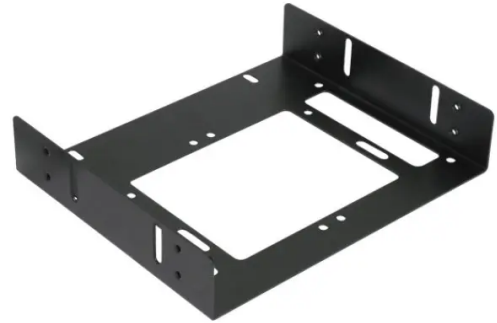

Adapter LC Power LC-ADA-525-35-625 1x3.5"  
HDD/SSD 6x2.5" HDD/SSD

Šifra: 45026  
Kategorija proizvoda: Adapteri  
Proizvođač: LC POWER

**Cena: 1.585 rsd.**

**Specifikacija:** Proizvodjac Silent Power Electronics Suitable for 1x 3,5"-HDD or up to 6x 2,5"-HDDs/SSDs (depending on the HDD/SSD height) Dimension (product) 28 x 145 x 120 mm Dimension (retail) 41 x 217 x 196 mm Weight (retail) 0,353 kg Weight (adapter) 0,242 kg Material metal Colour black Mark of conformity CE Barcode 4260070127465 Manufacturer code LC-ADA-525-35-625 Drive bay adapter for hard disk drives or SSDs: 5,25" to 1x 3,5" or 6x 2,5" (13,34 cm to 1x 8,89 cm or 6x 6,35 cm) By using the adapter it is possible to mount up to six 2,5"/6,35 cm hard disk drives/SSDs or a 3,5"/8,89 cm hard disk drive into the 5,25"/13,34 cm drive bay. Included in delivery: 1x HDD rack 2x assembly frame 1x mounting set (HDD/SSD & case screws) **Garancija:** 2 godine [Link proizvođača](#)