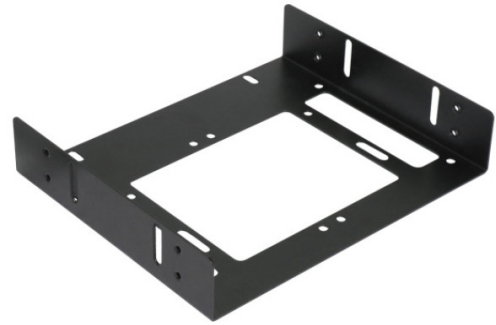

Adapter LC Power LC-ADA-525-35-625 1x3.5"  
HDD/SSD 6x2.5" HDD/SSD

Šifra: 45026  
Kategorija proizvoda: Adapteri  
Proizvođač: LC POWER

Cena: **1.797,00** rsd.

**Specifikacija:** Proizvodjac Silent Power Electronics Suitable for 1x 3,5"-HDD or up to 6x 2,5"-HDDs/SSDs (depending on the HDD/SSD height) Dimension (product) 28 x 145 x 120 mm Dimension (retail) 41 x 217 x 196 mm Weight (retail) 0,353 kg Weight (adapter) 0,242 kg Material metal Colour black Mark of conformity CE Barcode 4260070127465 Manufacturer code LC-ADA-525-35-625 Drive bay adapter for hard disk drives or SSDs: 5,25" to 1x 3,5" or 6x 2,5" (13,34 cm to 1x 8,89 cm or 6x 6,35 cm) By using the adapter it is possible to mount up to six 2,5"/6,35 cm hard disk drives/SSDs or a 3,5"/8,89 cm hard disk drive into the 5,25"/13,34 cm drive bay. Included in delivery: 1x HDD rack 2x assembly frame 1x mounting set (HDD/SSD & case screws) **Garancija:** 2 godine