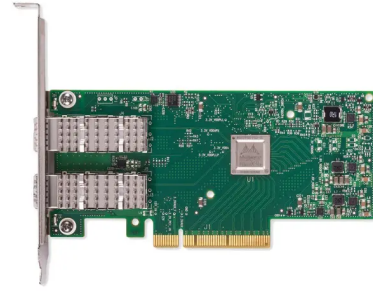

Firma: G Store & Repair doo
Adresa: Bul.Mihajla Pupina 10z/3
Telefon: 011 785 66 66
Fax:
PIB: 112029009
E-mail: office@gstore.rs

Mellanox ConnectX-4 Lx EN network interface card, 25GbE dual-port SFP28, PCIe3.0 x8, tall bracket, ROHS R6 (MCX4121A-ACAT)

Šifra: 51662

Kategorija proizvoda: Mrežne kartice

Proizvođač: MELLANOX

Cena: 37.438 rsd.

Networking Type:	Network Adapter
Requires Expansion Slot	
Standard:	PCI Express 3.0 x8
Networking Form Factor:	Plug-in-card
Number of Ports:	2
Data Link Protocol Supports:	25 Gigabit Ethernet
Data Bit Rate:	25 Gbps
Status Indicator:	Activity Status
Networking Compliant Standards:	IEEE 802.1p(QoS), IEEE 802.1Q(VLAN), IEEE 802.3ad, IEEE 802.3ae, IEEE 802.3ba, IEEE 802.3az, IEEE 802.3ap, IEEE 802.1Qau, IEEE 802.1Qaz, IEEE 802.1Qbb, IEEE 1588v2
Networking Features:	Jumbo Frames Support
Certifications:	ROHS R6
SFP28:	2
Package Type:	Retail
Depth (mm):	142 mm
Width (mm):	69 mm
Maximum Operating Ambient Temperature:	55 °C
Minimum Operating Ambient Temperature:	0 °C
Maximum Operating Humidity:	90 %
Warranty Products returnable:	Yes
Warranty Term (month):	12 month(s)
Warranty validation Criteria:	Serial Number
Pack Length (mm):	193 mm
Pack Width (mm):	155 mm
Pack Height (mm):	35 mm
Pack Weight Brutto (kg):	0.21 kg
Pieces in pack:	1
Packs in Box:	1