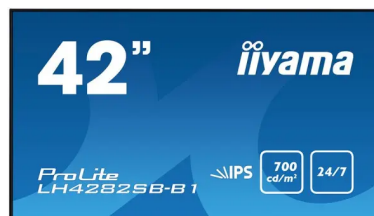

Firma: G Store & Repair doo  
Adresa: Bul.Mihajla Pupina 10z/3  
Telefon: 011 785 66 66  
Fax:  
PIB: 112029009  
E-mail: [office@gstore.rs](mailto:office@gstore.rs)

---

Iiyama Monitor 42" Super Slim, 1920x1080, IPS panel, 6,5mm bezel width, DP, DVI, 2xHDMI, Video, USB Media, Speakers, 700cdm<sub>v</sub>, 1300:1 Static

Šifra: 82785

Kategorija proizvoda: Monitori

Proizvođač: Iiyama

**Cena: 137.969 rsd.**

Display Type:	LCD
Display Technology:	TFT Active Matrix
Diagonal Length:	42"
Viewable Display Diagonal Length:	42"
Type of Matrix:	IPS
Pitch Type:	Dot Pitch
Pitch Width:	0.4833 mm
Color Support:	1.07B
Maximum Resolution:	1920x1080
Maximum Horizontal Scan Frequency:	83 kHz
Minimum Horizontal Scan Frequency:	30 kHz
Maximum Vertical Scan Frequency:	76 Hz
Minimum Vertical Scan Frequency:	50 Hz
Image Brightness:	700 cdm <sup>2</sup>
Image Contrast:	3 000 : 1
Image Max. H-View Angle:	178 °
Image Max. V-View Angle:	178 °
Response Time:	8 ms
OSD Languages:	Chinese, Czech, Dutch, English, French, Italian, Japanese, Polish, Portuguese, Russian, Estonian
Image Aspect Ratio:	16:9
Display Features:	LED Backlight , Full HD , HDCP Ready , Plug & Play , Ultra Slim
Speaker Form Factor:	Integrated
Audio Output Mode:	Stereo
Output Power per Channel:	10 W
VGA:	1 (15-pin DB)
DVI:	1 (DVI-D)
HDMI:	2 (HDMI (Type A))
LAN:	1 (RJ-45)
Serial:	1 (RS-232)
Audio Line-In:	1 (RCA)