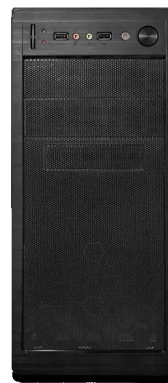

Firma: G Store & Repair doo
Adresa: Bul.Mihajla Pupina 10z/3
Telefon: 011 785 66 66
Fax:
PIB: 112029009
E-mail: office@gstore.rs

Chassis RPC CPCS-A21560P-BL01A Middle Tower
ATX, 4 slots, 2 x USB2.0, Audio Line-In, Audio Line-
Out, PSU 560W, Black (CPCS-A21560P-BL01A)

Šifra: 83383

Kategorija proizvoda: Kućišta

Proizvođač: RPC

Cena: 3.018 rsd.

Cabinet Form Factor:	Middle Tower
Mainboard Form Factor:	ATX
Quantity of Mainboards Supported:	1
Number of 3.5-inch Internal Drive Bays:	3
Number of 5.25-inch External Drive Bays:	2
Number of Expansion Slots:	7
USB2.0:	2 (4-pin USB (type A))
Audio Line-In:	1 (3.5-mm minijack)
Audio Line-Out:	1 (3.5-mm minijack)
Power Device Type:	Power Supply
Power Device Location:	Internal
Power Device Installed Quantity:	1
Power Device Maximum Quantity Supports:	1
Output Power:	560 W
Case Material:	Plastic Metal
External Color:	Black
Package Type:	Box
Depth (mm):	410 mm
Height (mm):	180 mm
Width (mm):	375 mm
Warranty Products returnable:	Yes
Warranty Term (month):	24 month(s)
Warranty validation Criteria:	Serial Number
Pack Weight Brutto (kg):	4.8 kg
Pack Weight Netto (kg):	4.8 kg
Pieces in pack:	1
Box Weight Brutto (kg):	4.8 kg
Packs in Box:	1